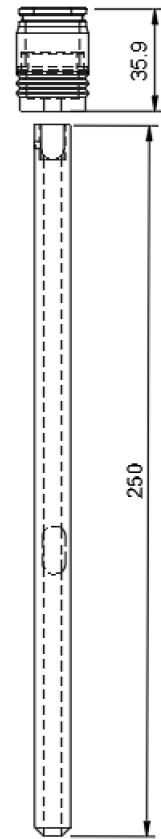

# SPIKE LIGHT SPECIFICATION 1-3W

*Hudson  
lighting*

<b>Power</b>	1W 2W 3W standard 4W RGBW
<b>Ingress protecton rating</b>	IP68 - Each tested at 2m for 24 hours
<b>Cable</b>	0.5mm PVC flexible black 2m
<b>LED Colour</b>	3000K 4000K 2700K 5000K 6500K RGBW
<b>Optics</b>	14 degree 30 Degree 40 Degree 55 Degree (standard) 60 Degree 70 Degree
<b>CRI</b>	85+
<b>Material</b>	Aluminum powder coat Flat Black Nato Green CorTen Any RAL on special request 316 Stainless steel Copper Brass
<b>Warranty</b>	5 Years
<b>Efficiency</b>	186 lm/W (Variable between W and Kelvin)