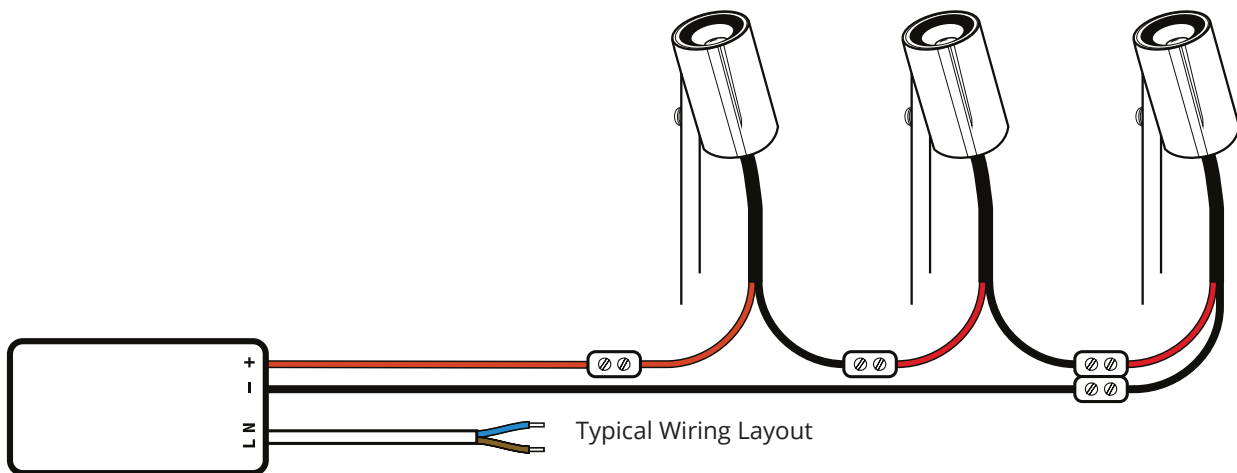

# SPIKE LIGHT SPECIFICATION 1-3W

*Hudson  
lighting*

<b>Power</b>	1W 2W 3W standard 4W RGBW
<b>Ingress protecton rating</b>	IP68 - Each tested at 2m for 24 hours
<b>Cable</b>	0.5mm PVC flexible black 2m
<b>LED Colour</b>	3000K 4000K 2700K 5000K 6500K RGBW
<b>Optics</b>	14 degree 30 Degree 40 Degree 55 Degree (standard) 60 Degree 70 Degree
<b>CRI</b>	85+
<b>Material</b>	Aluminum powder coat Flat Black Nato Green CorTen Any RAL on special request 316 Stainless steel Copper Brass
<b>Warranty</b>	5 Years
<b>Efficiency</b>	186 lm/W (Variable between W and Kelvin)