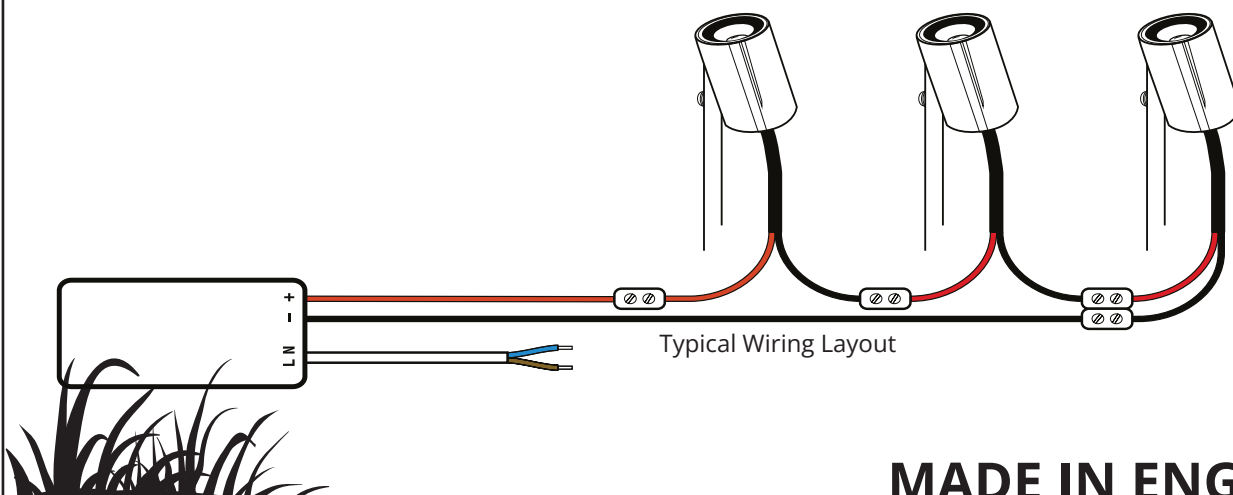

SINGLE WALL SPOT

*Hudson
lighting*

Power	1W option (350mA) 2W option (350mA) 3W standard (350mA)
Ingress protecton rating	IP68 - Each tested at 1m for 1 hour
Cable	0.5mm PVC 0.2m - Longer on request
LED Colour	3000K standard 4000K standard 2700K standard 1800K - 6500K on request
Optics	55 degree reflector 30 degree reflector 20 degree optic
CRI	80+
Material	Black powder coat Nato green powder coat CorTen powder coat Bronze powder coat Custom RAL Solid finishes - Bronze, Copper, Brass, 316 stainless available on request
Warranty	10 Years
Efficiency	187 lm/W at chip
Input Power	350mA wired in series
Replacement Components	LED Protection circuit board with cable Top Lens Bottom Hinge Base plate Wall Hinge Base Thumb wheel Internal and external O-rings