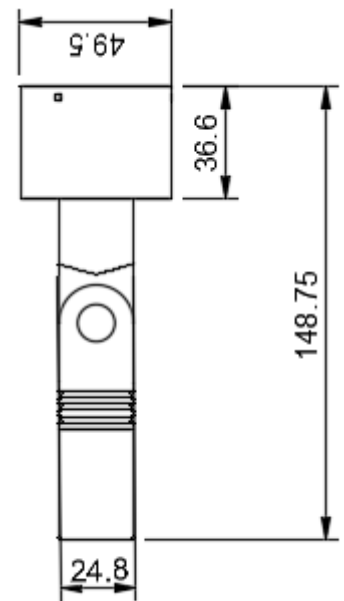

SINGLE WALL SPOT

*Hudson
lighting*

Power	1W option (350mA) 2W option (350mA) 3W standard (350mA)
Ingress protecton rating	IP68 - Each tested at 1m for 1 hour
Cable	0.5mm PVC 0.2m - Longer on request
LED Colour	3000K standard 4000K standard 2700K standard 1800K - 6500K on request
Optics	55 degree reflector 30 degree reflector 20 degree optic
CRI	80+
Material	Black powder coat Nato green powder coat CorTen powder coat Bronze powder coat Custom RAL Solid finishes - Bronze, Copper, Brass, 316 stainless available on request
Warranty	10 Years
Efficiency	187 lm/W at chip
Input Power	350mA wired in series
Replacement Components	LED Protection circuit board with cable Top Lens Bottom Hinge Base plate Wall Hinge Base Thumb wheel Internal and external O-rings