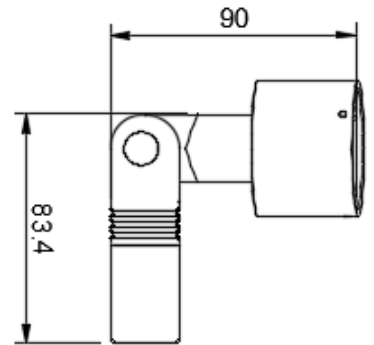

SINGLE WALL SPOT

*Hudson
lighting*

Power	1W option (350mA) 2W option (350mA) 3W standard (350mA)
Ingress protecton rating	IP68 - Each tested at 1m for 1 hour
Cable	0.5mm PVC 0.2m - Longer on request
LED Colour	3000K standard 4000K standard 2700K standard 1800K - 6500K on request
Optics	55 degree reflector 30 degree reflector 20 degree optic
CRI	80+
Material	Black powder coat Nato green powder coat CorTen powder coat Bronze powder coat Custom RAL Solid finishes - Bronze, Copper, Brass, 316 stainless available on request
Warranty	10 Years
Efficiency	187 lm/W at chip
Input Power	350mA wired in series
Replacement Components	LED Protection circuit board with cable Top Lens Bottom Hinge Base plate Wall Hinge Base Thumb wheel Internal and external O-rings