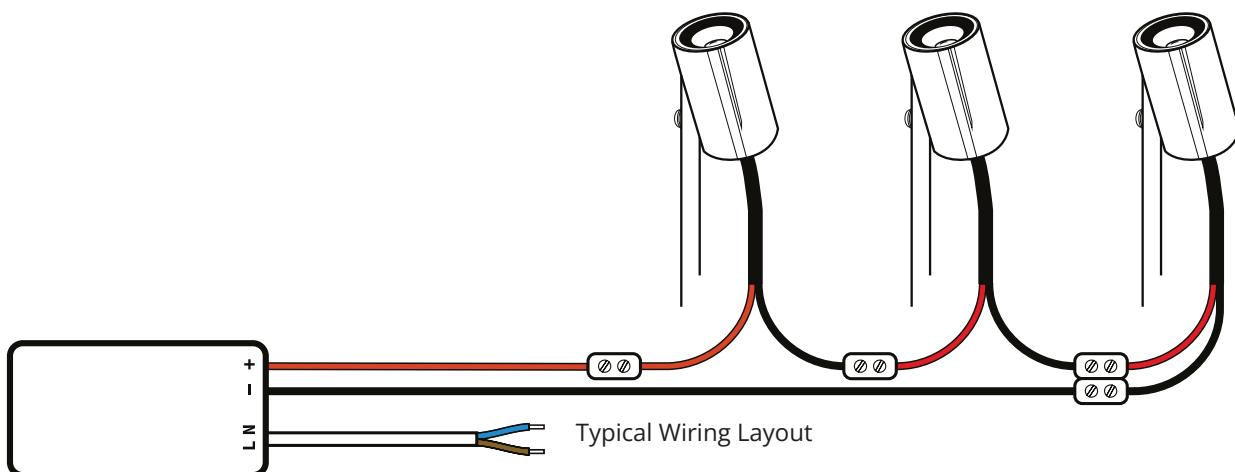

LUNA PENDANT SPECIFICATION 1-3W

Hudson
lighting

Power	1W 2W 3W standard
Ingress protecton rating	IP68 - Each tested at 1m for 24 hours
Cable	0.5mm PVC flexible black 2m
LED Colour	3000K 4000K 2700K 1800K & 4000K+ options available on request
Optics	None - 100 degree opening only
CRI	80+
Material	Aluminum powder coat Black Nato Green CorTen Any RAL on special request 316 Stainless steel Copper Brass
Warranty	10 Years
Efficiency	186 lm/W (Variable between W and Kelvin)
Input Power	350mA wired in series
Replacement Components	LED, reverse voltage and overcurrent circuit board