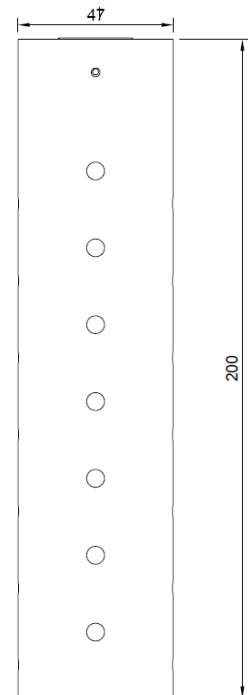

LUNA PENDANT SPECIFICATION 1-3W

Hudson
lighting

Power	1W 2W 3W standard
Ingress protecton rating	IP68 - Each tested at 1m for 24 hours
Cable	0.5mm PVC flexible black 2m
LED Colour	3000K 4000K 2700K 1800K & 4000K+ options available on request
Optics	None - 100 degree opening only
CRI	80+
Material	Aluminum powder coat Black Nato Green CorTen Any RAL on special request 316 Stainless steel Copper Brass
Warranty	10 Years
Efficiency	186 lm/W (Variable between W and Kelvin)
Input Power	350mA wired in series
Replacement Components	LED, reverse voltage and overcurrent circuit board

Typical Wiring Layout

MADE IN ENGLAND

hudsonlighting.co.uk