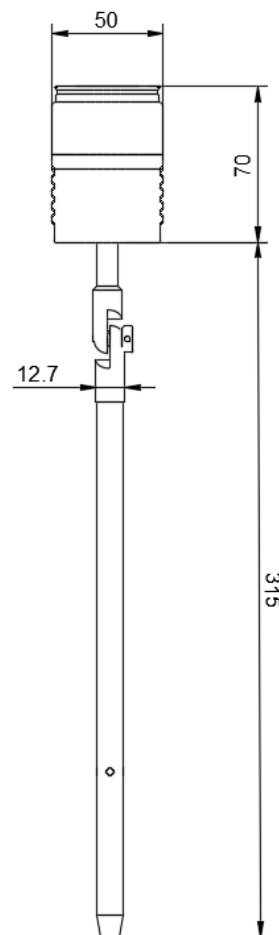

# MIDI SPIKE SPOT

*Hudson  
lighting*

<b>Power</b>	6W Standard (350mA)
<b>Ingress protecton rating</b>	IP68 - Each tested at 1m for 1 hour
<b>Cable</b>	0.5mm PVC 2m - Longer on request
<b>LED Colour</b>	3000K standard 4000K standard 2700K standard 1800K - 6500K on request
<b>Optics</b>	55 degree reflector 30 degree reflector 70 degree reflector
<b>CRI</b>	80+
<b>Material</b>	Black powder coat Nato green powder coat CorTen powder coat Bronze powder coat Custom RAL
<b>Warranty</b>	10 Years
<b>Efficiency</b>	181 lm/W at chip
<b>Input Power</b>	350mA wired in series
<b>Replacement Components</b>	LED Protection circuit board with cable Top Lens Male & female hinges Thumbwheel M12 stuffing gland Internal and external O-rings