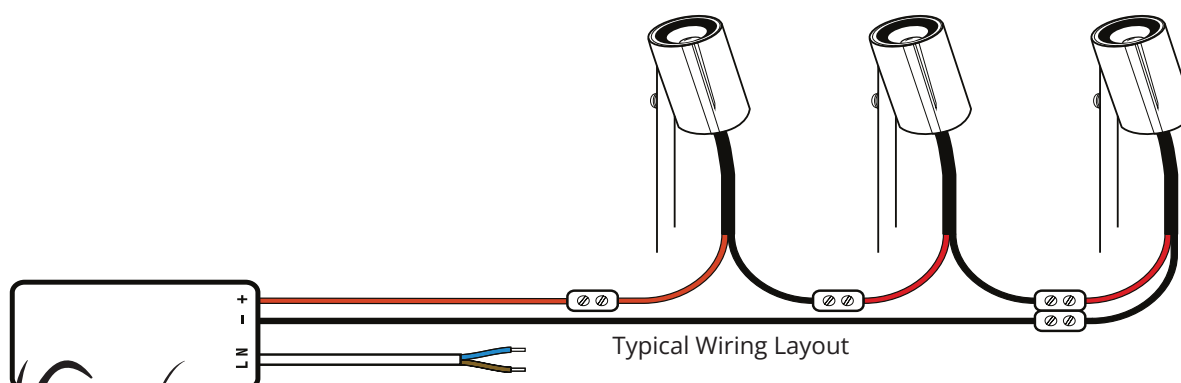

# MIDI SPIKE SPOT

*Hudson  
lighting*

<b>Power</b>	6W Standard (350mA)
<b>Ingress protecton rating</b>	IP68 - Each tested at 1m for 1 hour
<b>Cable</b>	0.5mm PVC 2m - Longer on request
<b>LED Colour</b>	3000K standard 4000K standard 2700K standard 1800K - 6500K on request
<b>Optics</b>	55 degree reflector 30 degree reflector 70 degree reflector
<b>CRI</b>	80+
<b>Material</b>	Black powder coat Nato green powder coat CorTen powder coat Bronze powder coat Custom RAL
<b>Warranty</b>	10 Years
<b>Efficiency</b>	181 lm/W at chip
<b>Input Power</b>	350mA wired in series
<b>Replacement Components</b>	LED Protection circuit board with cable Top Lens Male & female hinges Thumbwheel M12 stuffing gland Internal and external O-rings