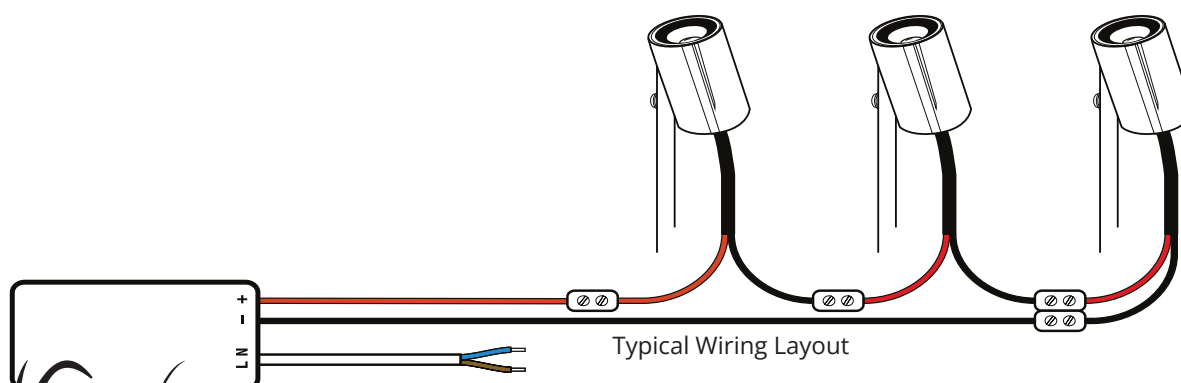

# MAXI SPIKE SPOT

*Hudson  
lighting*

<b>Power</b>	12W Standard (350mA)
<b>Ingress protecton rating</b>	IP68 - Each tested at 1m for 1 hour
<b>Cable</b>	0.5mm PVC 2m - Longer on request
<b>LED Colour</b>	3000K standard 4000K standard 2700K standard 1800K - 6500K on request
<b>Optics</b>	55 degree reflector 30 degree reflector 70 degree reflector
<b>CRI</b>	80+
<b>Material</b>	Black powder coat Nato green powder coat CorTen powder coat Bronze powder coat Custom RAL
<b>Warranty</b>	10 Years
<b>Efficiency</b>	181 lm/W at chip
<b>Input Power</b>	350mA wired in series
<b>Replacement Components</b>	LED Protection circuit board with cable Top Lens Male & female hinges Thumbwheel M12 stuffing gland Internal and external O-rings