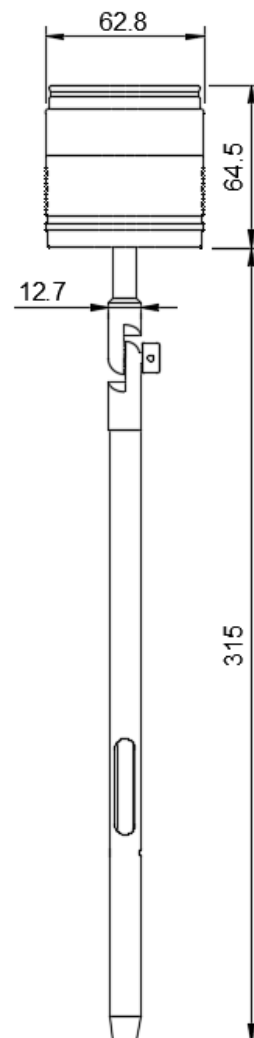

# MAXI SPIKE SPOT

*Hudson  
lighting*

<b>Power</b>	12W Standard (350mA)
<b>Ingress protecton rating</b>	IP68 - Each tested at 1m for 1 hour
<b>Cable</b>	0.5mm PVC 2m - Longer on request
<b>LED Colour</b>	3000K standard 4000K standard 2700K standard 1800K - 6500K on request
<b>Optics</b>	55 degree reflector 30 degree reflector 70 degree reflector
<b>CRI</b>	80+
<b>Material</b>	Black powder coat Nato green powder coat CorTen powder coat Bronze powder coat Custom RAL
<b>Warranty</b>	10 Years
<b>Efficiency</b>	181 lm/W at chip
<b>Input Power</b>	350mA wired in series
<b>Replacement Components</b>	LED Protection circuit board with cable Top Lens Male & female hinges Thumbwheel M12 stuffing gland Internal and external O-rings