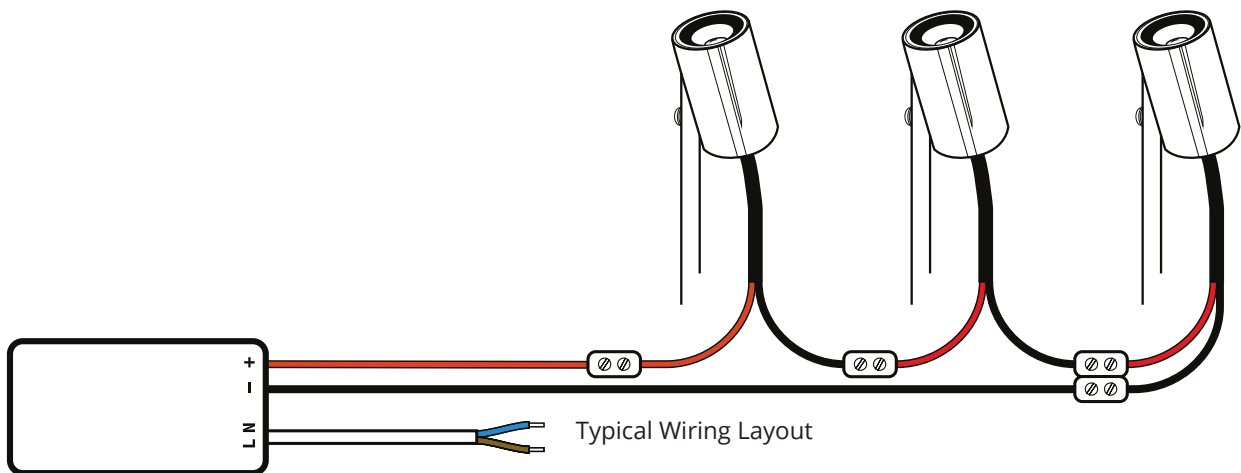

RECESSED HALO SPECIFICATION

*Hudson
lighting*

Power	1W standard (350mA)
Ingress protecton rating	IP68 - Each tested at 2m for 24 hours
Cable	0.5mm PVC 2m - Longer on request
LED Colour	3000K standard 4000K standard 2700K standard 5000K option 6500K option
Optics	360 degree fixed
CRI	90+
Material	Tops: 316 Stainless steel Brass Copper
Warranty	5 Years
Efficiency	187 lm/W at chip
Input Power	350mA wired in series
Replacement Components	LED reverse voltage and overcurrent circuit board with cable Top Bottom