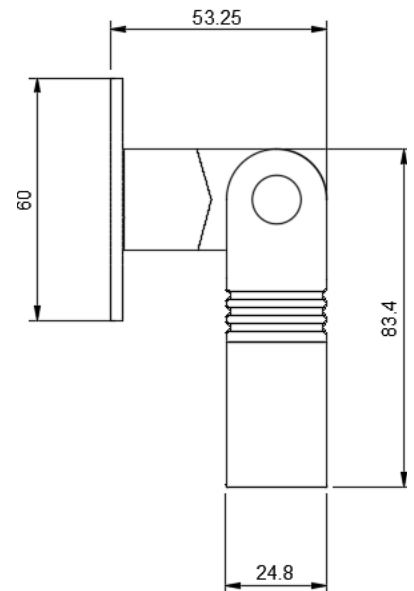

DOWNWARD TREE SPOT SPECIFICATION

Hudson
lighting

Power	1W option (350mA) 2W option (350mA) 3W standard (350mA)
Ingress protecton rating	IP68 - Each tested at 1m for 1 hour
Cable	0.5mm PVC 2m - Longer on request
LED Colour	3000K standard 4000K standard 2700K standard 1800K - 6500K on request
Optics	55 degree standard 30 degree option 70 degree option 20 degree option
CRI	80+
Material	Black powder coat Nato green powder coat CorTen powder coat Custom RAL
Warranty	10 Years
Efficiency	187 lm/W at chip
Input Power	350mA wired in series
Replacement Components	LED Protection circuit board with cable Top Lens Bottom Thumbscrew Hinge Base Optic Internal and external O-rings

Note. Supplied with a rubber strap. Standard is 400mm

MADE IN ENGLAND

hudsonlighting.co.uk