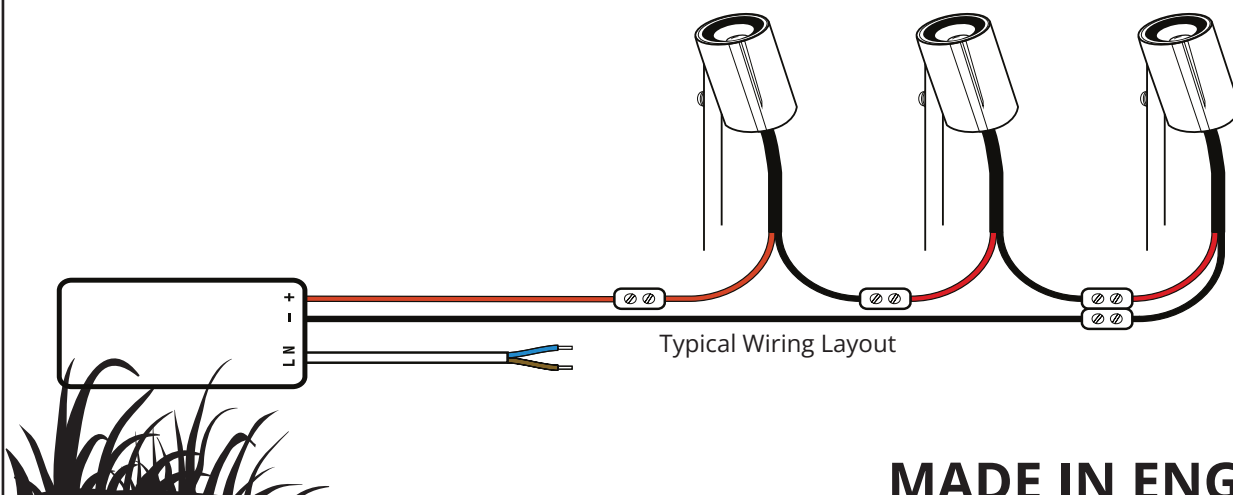

DOWNWARD TREE SPOT SPECIFICATION

Hudson
lighting

Power	1W option (350mA) 2W option (350mA) 3W standard (350mA)
Ingress protecton rating	IP68 - Each tested at 1m for 1 hour
Cable	0.5mm PVC 2m - Longer on request
LED Colour	3000K standard 4000K standard 2700K standard 1800K - 6500K on request
Optics	55 degree standard 30 degree option 70 degree option 20 degree option
CRI	80+
Material	Black powder coat Nato green powder coat CorTen powder coat Custom RAL
Warranty	10 Years
Efficiency	187 lm/W at chip
Input Power	350mA wired in series
Replacement Components	LED Protection circuit board with cable Top Lens Bottom Thumbscrew Hinge Base Optic Internal and external O-rings

Note. Supplied with a rubber strap. Standard is 400mm

MADE IN ENGLAND

hudsonlighting.co.uk