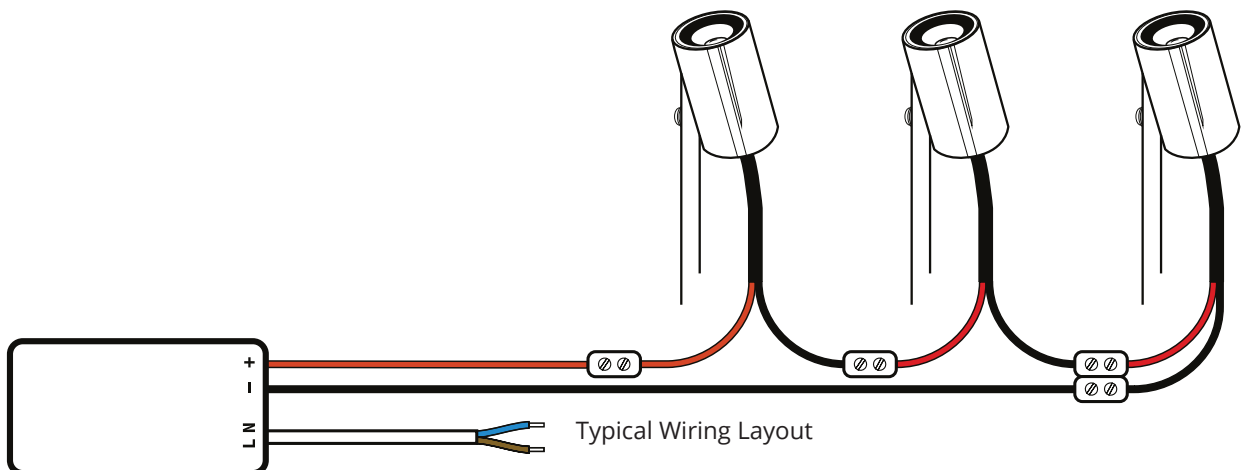

# 230V WALL LIGHT SPECIFICATION

*Hudson*  
lighting

<b>Power</b>	1W 2W 3W standard
<b>Ingress protecton rating</b>	IP68 - Each tested at 2m for 24 hours
<b>Cable</b>	0.5mm PVC flexible black 0.2
<b>LED Colour</b>	3000K 4000K 2700K 5000K 6500K
<b>Optics</b>	14 degree 30 Degree 40 Degree 55 Degree (standard) 60 Degree 70 Degree
<b>CRI</b>	85+
<b>Material</b>	Aluminum powder coat Flat Black Nato Green CorTen Any RAL on special request 316 Stainless steel Copper Brass
<b>Warranty</b>	5 Years
<b>Efficiency</b>	186 lm/W (Variable between W and Kelvin)
<b>Input Power</b>	230V input power